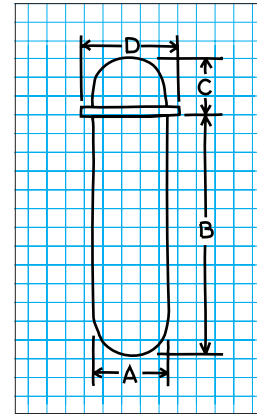

# R How To Order

Build an ordering code as shown in the example.

**Example:** **FS1 - BM30 - S316**

<b>BASKET MODEL NUMBER</b>			
Filter Specialists, Inc.	= <b>FSR/FS/FSP</b>	<div style="border-bottom: 1px solid black; width: 100%; height: 100%;"></div>	
American Felt & Filter	= <b>AFF</b>		
GAF	= <b>GAF</b>		
Strainrite	= <b>STR</b>		
Ronningen-Petter	= <b>RP</b>		
Filtration Systems	= <b>FF</b>		
Cuno	= <b>CU</b>		
Commercial Filters	= <b>CF</b>		
Oakland	= <b>OA</b>		
Plenty	= <b>PL</b>		
<b>BASKET SIZE</b> (approx., inches)			
OD (nominal)	Length (nominal)		
7	15		= <b>1</b>
7	30	= <b>2</b>	
4	6	= <b>3</b>	
4	12	= <b>4</b>	
<b>BASKET TYPE</b>			
Perforated filter bag basket	= <b>B</b>		
Perforated strainer basket	= <b>P</b>		
Mesh lined perforated filter bag basket	= <b>BM</b>		
Mesh lined strainer basket	= <b>M</b>		
Heavy wire mesh filter bag basket	= <b>HWM</b>		
<b>BASKET MEDIA SIZE</b>			
Perforation diameters (for P type baskets)*			
<b>1/4, 3/16, 9/64, 1/16</b>			
Mesh sizes (for BM and M baskets)			
<b>30, 60, 100, 150, or 200</b>			
<b>OPTIONS</b>			
304 stainless steel construction	= <b>S</b>		
All 316 stainless steel construction	= <b>S316</b>		

- A = Basket diameter
- B = Basket height
- C = Bail height
- D = Outside diameter of rim